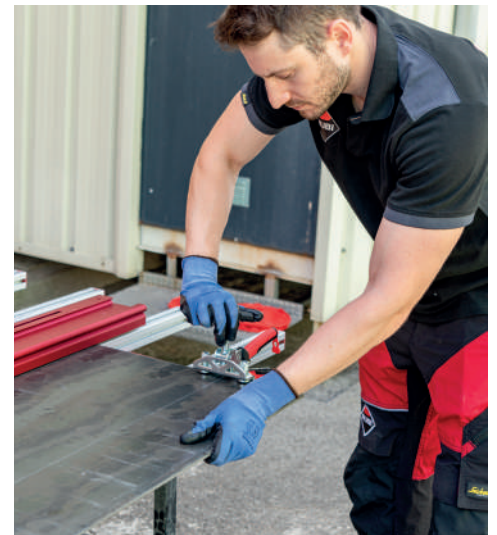

SLAB TRANS HD N
Ref. 18982

RUBI TOOLS USA Inc.
3980 W 104th St Suite 6,
Hialeah, FLORIDA 33018 USA
P. 1 305 715 9892
F. 1 305 715 9898
rubitools.usa@rubi.com

1 84 13797 93148 8

Ref. 93148