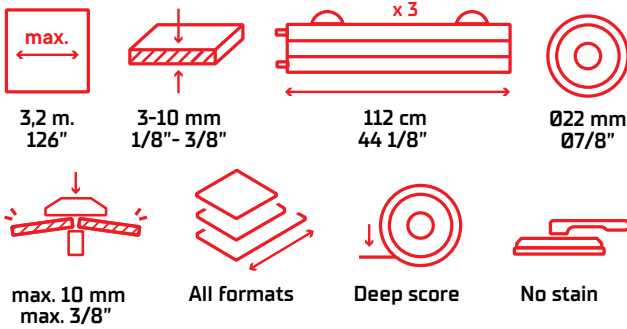

SLAB CUTTER G3

—
MINIMUM EFFORT FOR AN IMPECCABLE CUT

www.rubi.com

SLIM CUTTER G3

MINIMUM EFFORT FOR AN IMPECCABLE CUT

Strength, handling, reliability. Introducing the SLAB CUTTER G3, the best cutter in its class for large format.

- 1 No other cutter on the market works as well for cutting thick tiles.
- 2 Its powerful scratching carriage has a lever system, like you find on fixed cutters. This allows us a superior scoring power with minimal effort, and therefore a better finish, without breakage or damage to the tile. In addition, its powerful mobile suction cups, integrated in the guide, give us a greater fixation without leaving stains.
- 3 Redefine the meaning of 'compact' with a tool suitable for any thickness and format. With a cutter, in short, unique of its kind.

► **PREMIUM** ◀

| | REF | | | | | |
|----------------|-------|---|-------------|---------------------|---|------------------|
| SLIM CUTTER G3 | 16900 | ✓ | 320 cm 126" | 3-10 mm 1/8" - 3/8" | 1 | 16,2 kg 35.71 Lb |