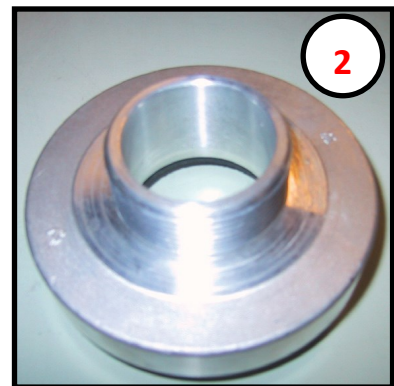

Tilbehør

STORZ

Storz koblinger

Model A = 4" - Model B = 3" - Model C = 2" - Model D = 1"

1. MUFFE (INDVENDIG GEVIND)

	Model D	Model C	Model B
1/2"	1200L		
3/4"	1201L		
1"	1202L (CH)	1210L (CH)	
1 1/4"		1211L (CH)	
1 1/2"		1213L (CH)	
2"		1215L (CH)	1220L
2 1/2"			1221L
3"			1223L

2. MUFFE (UDVENDIG GEVIND)

	Model D	Model C	Model B
1/2"			
3/4"			
1"	1203L (CH)		
1 1/4"		1212L	
1 1/2"		1214L	
2"		1217L	
2 1/2"			1222L
3"			1224L

3. LANG HALS

	Model D	Model C	Model B
1/2"	1002L		
3/4"	1001L		
1"	1100L (CH)	1015L (CH)	
1 1/4"		1014L	
1 1/2"		1013L	
2"		1011L (CH)	
2 1/2"			12221L
3"			1021L (CH)

4. STORZ NØGLE

1215N CH til 2-3" kobling

1216N CH til 2-3-4" kobling