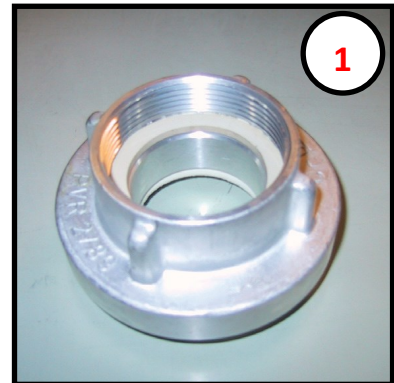

Tilbehør

STORZ

Storz koblinger

Model A = 4" - Model B = 3" - Model C = 2" - Model D = 1"

1. MUFFE (INDVENDIG GEVIND)

	Model D	Model C	Model B
1/2"	1200L		
3/4"	1201L		
1"	1202L (CH)	1210L (CH)	
1 1/4"		1211L (CH)	
1 1/2"		1213L (CH)	
2"		1215L (CH)	1220L
2 1/2"			1221L
3"			1223L

2. MUFFE (UDVENDIG GEVIND)

	Model D	Model C	Model B
1/2"			
3/4"			
1"	1203L (CH)		
1 1/4"		1212L	
1 1/2"		1214L	
2"		1217L	
2 1/2"			1222L
3"			1224L

3. LANG HALS

	Model D	Model C	Model B
1/2"	1002L		
3/4"	1001L		
1"	1100L (CH)	1015L (CH)	
1 1/4"		1014L	
1 1/2"		1013L	
2"		1011L (CH)	
2 1/2"			12221L
3"			1021L (CH)

4. STORZ NØGLE

1215N CH til 2-3" kobling

1216N CH til 2-3-4" kobling