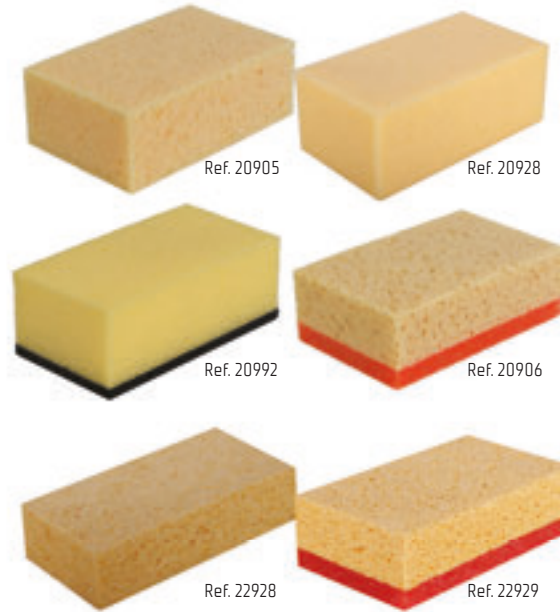

SPONGES, FLOATS AND PADS

· Complete range of sponges and grout floats for cleaning and protection of tiles.

SUPERPRO sponges

- PLUS models have cuts for increased drag on the dirt.
- Ref. 20905 and 20906 available in Palbox.

	REF					
SUPERPRO SPONGE	20905	8x5 1/8x2 3/4" 20x13x7 cm	1	2	24	384
SUPERPRO SPONGE PLUS	20917	8x5 1/8x2 3/4" 20x13x7 cm	1	2	24	288
SWEEPEX SUPERPRO SPONGE	20928	7x4x2 3/4" 18x10x7 cm	3	3	24	384
SWEEPEX SUPERPRO SPONGE PLUS	20932	7x4x2 3/4" 18x10x7 cm	3	3	24	384
MIXED SUPERPRO SPONGE	20906	8x5 1/8x2 3/4" 20x13x7 cm	4	2	24	288
MIXED SUPERPRO SPONGE PLUS	20918	8x5 1/8x2 3/4" 20x13x7 cm	4	2	24	288
MIXED SWEEPEX SUPERPRO SPONGE SPECIAL FOR JOINTS	20992	7x4x2 3/4" 18x10x7 cm	4	3	24	288
EPOXY CELLULOSE SUPERPRO SPONGE	22928	6 11/16x4x1 9/16" 17x10x4 cm	4	4	12	792
MIXED EPOXY CELLULOSE SUPERPRO SPONGE	22929	6 11/16x4x1 15/16" 17x10x5 cm	4	4	10	640

PRO sponges

- Polyurethane sponges.
- HIDRO models are highly absorbent.

	REF					
STANDARD PRO SPONGE	24966	6 11/16x4x2 3/4" 17x10x7 cm	2	1	24	720
HIGH ABSORPTION HIDRO PRO SPONGE	24967	6 11/16x4x2 3/4" 17x10x7 cm	3	3	24	720