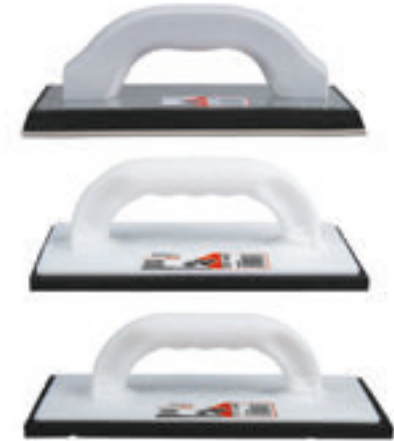

## Grout floats Superpro Wood

## Grout floats PRO

- Wood ergonomic handle.
- Available in different hardnesses of rubber for best finish as the joint width.
- Rubber float trowel, with white rubber sheet wear resistant.
- Solid rubber float, with hard rubber abrasion resistant. Thermoflex float, medium hardness.

	REF		
RUBBER GROUT FLOAT SUPERPRO	65970	6	540
THERMOFLEX RUBBER GROUT FLOAT SUPERPRO	65976	6	540
SOLID RUBBER GROUT FLOAT SUPERPRO	65975	6	540

- Black foam rubber.
- Grout Float PRO 9"x4" 22.5x10cm (Ref:10607), with white rubber sheet wear resistant.

## Grout Floats Superpro Plastic

- Plastic ergonomic handle.
- Available in different hardnesses of rubber for best finish as the joint width.
- Rubber float trowel, with white rubber sheet wear resistant.
- Solid rubber float, with hard rubber abrasion resistant. Thermoflex float, medium hardness.