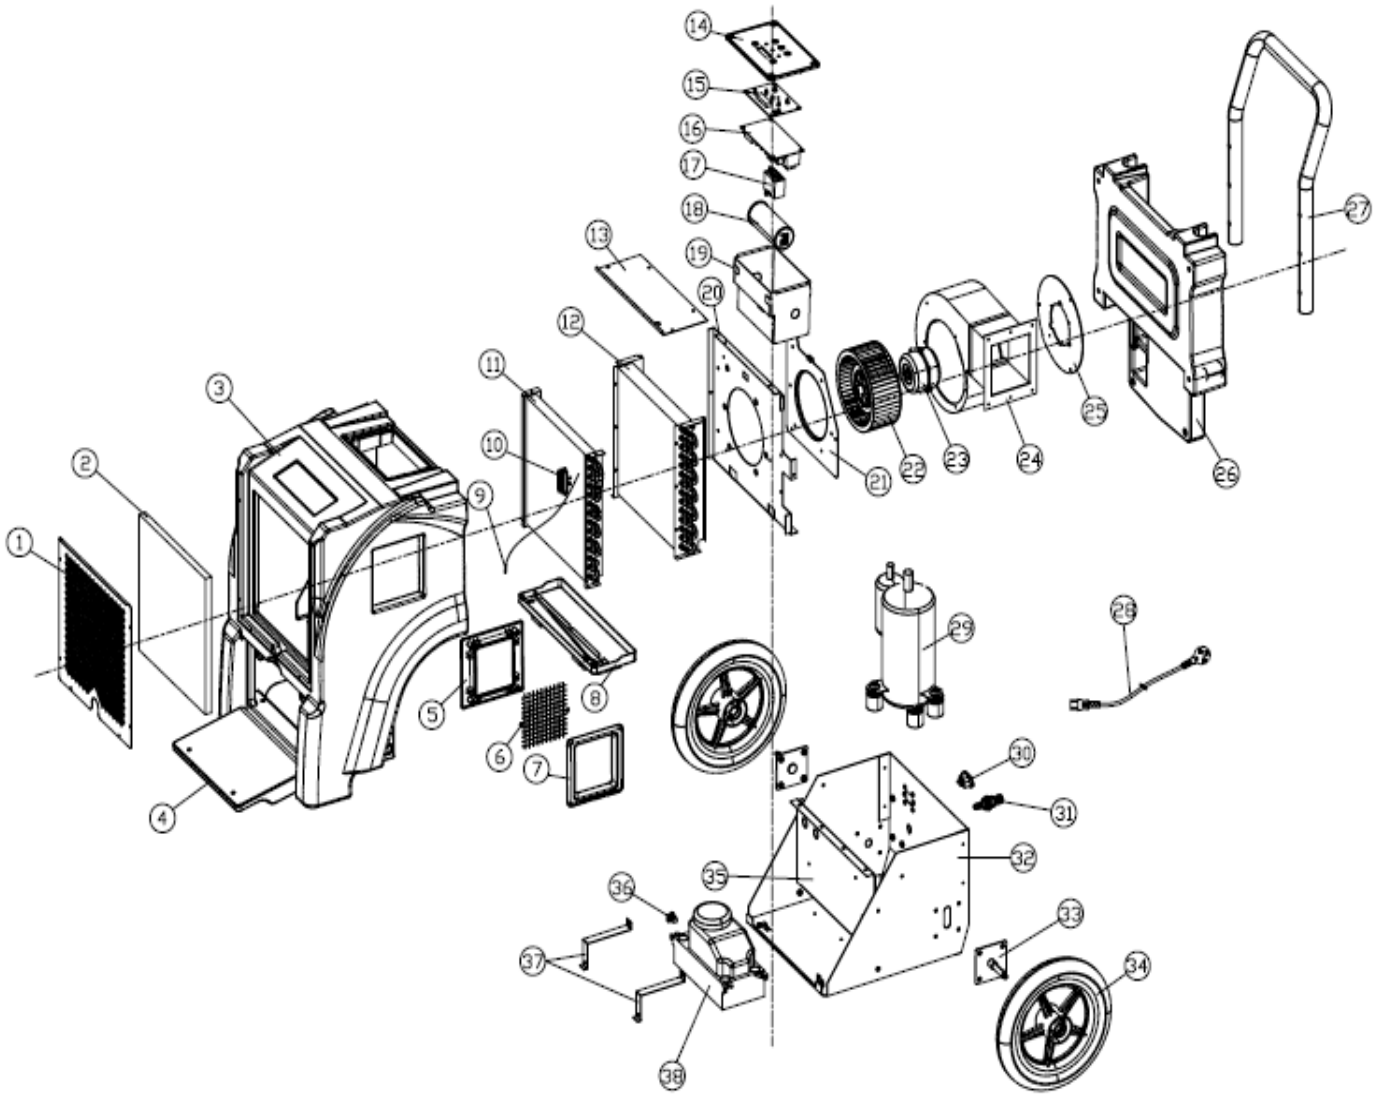

Exploded View Parts for Model: DY-55L

No.	Part Name	Required Qty	Unit Price(US\$)	Amount(US\$)	Remark
1	Air Inlet Grille				
2	HEPA Filter				
3	Front Housing				
4	Front Housing Door				
5	Air Outlet Grille (Inside)				
6	Wire Netting				
7	Air Outlet Grille (Outside)				
8	Water Tray				
9	Temperature Sensor				
10	Humidity Sensor				
11	Evaporator				
12	Condenser				
13	Heat Exchanger Cover				
14	Control Panel				
15	Display Board				
16	Main Control Board				
17	Fan Motor Capacitor				
18	Compressor Capacitor				

19		Electrical Control Box				
20		Support Plate (Upper)				
21		Fan Inlet Ring				
22		Fan Blade				
23		Fan Motor				
24		Spiral Casing				
25		Motor Installing Plate				
26		Rear Housing				
27		Handle				
28		Power Cord				
29		Compressor				
30		Power Socket				
31		Water Pipe Connector				
32		Chassis				
33		Alex				
34		Wheels				
35		Support Plate (Down)				
36		Water Pump Stopper				
37		Water Pump Fixed strip				
38		Water Pump				
39		Manual				
40		Logo Label				
41		Control Panel				
42		Carton Box				
Total						